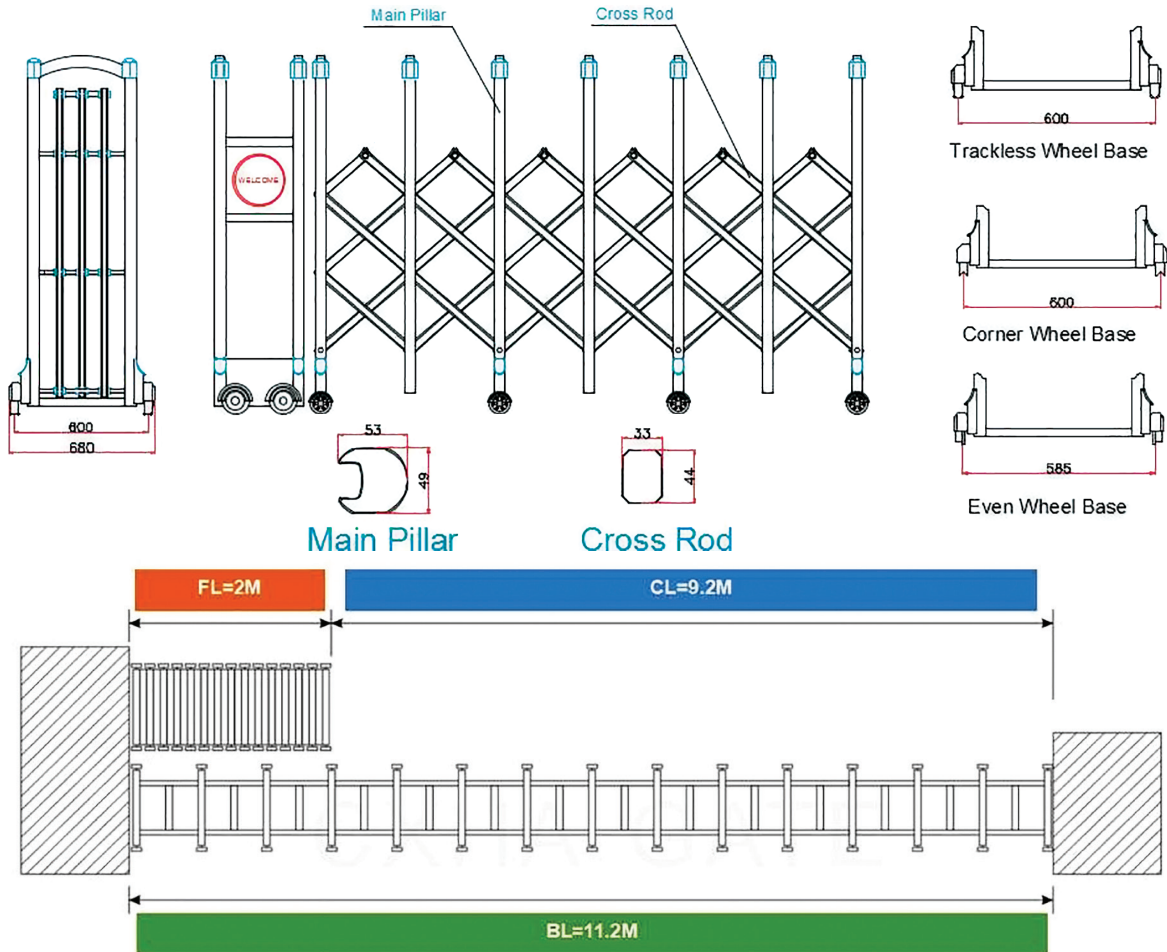

## DETAILED DESCRIPTION

- Model : SF12-11
- Material : SUS304
- Vertical Pillar Pipe : 51 x 50 mm.
- Cross Rod Pipe : 48 x 36 mm.
- Gate Width : 500 mm.
- Gate Height : 1200 mm.
- Gate Length : 11.2 m. (Customized)

## Gate Dimension

✓ BL= Barrier Length

✓ FL= Folded Length

✓ CL= Clear Length